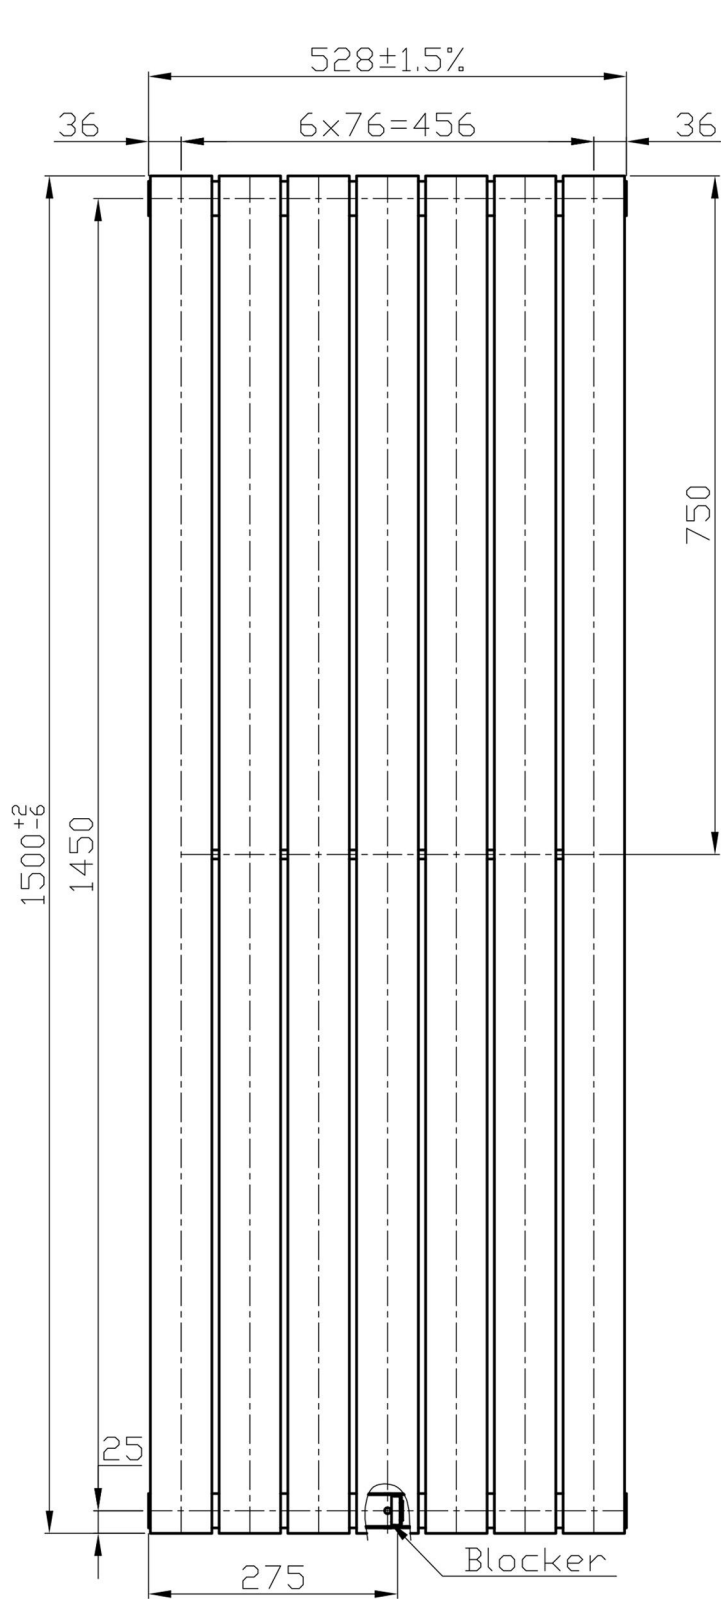

Warrington Type 10 Vertical Radiator 1500 x 528mm.

Technical Drawing

Unit: mm

Eastbrook 
 Eastbrook Road, Gloucester GL4 3DB
 Technical Helpline : 01452 317890
 Mon - Fri / 8am - 5pm
 Email : technical@eastbrookco.com