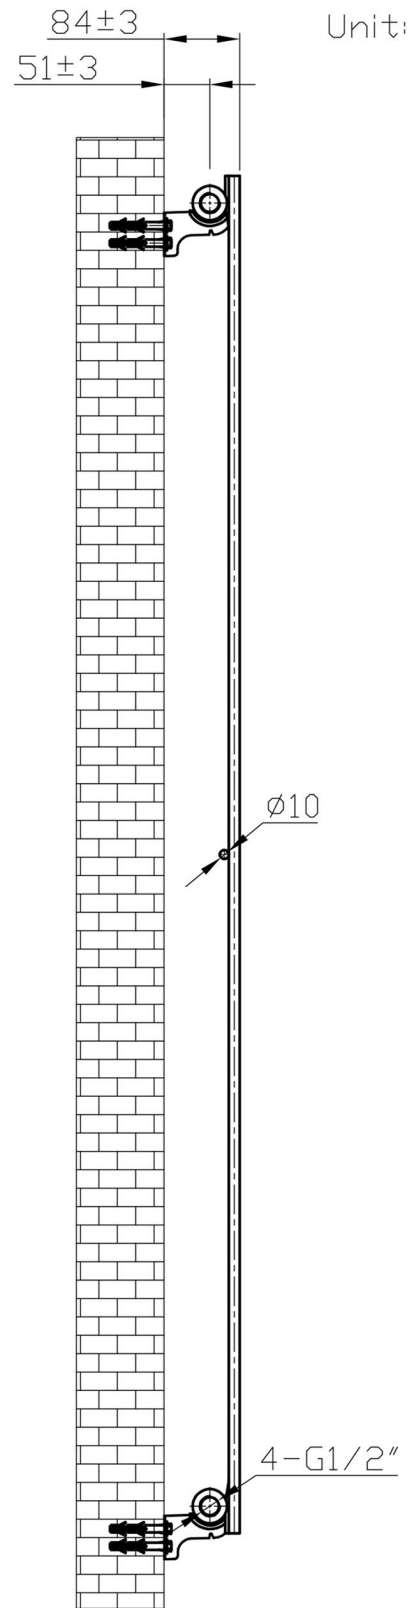

Warrington Type 10 Vertical Radiator 1500 x 528mm.

Technical Drawing

Unit: mm

Eastbrook 
 Eastbrook Road, Gloucester GL4 3DB
 Technical Helpline : 01452 317890
 Mon - Fri / 8am - 5pm
 Email : technical@eastbrookco.com