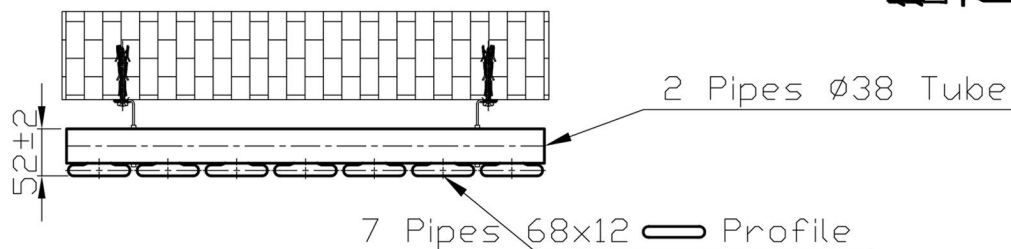

Warrington Type 10 Vertical Radiator 1500 x 528mm.

Technical Drawing

Unit: mm

Eastbrook 
 Eastbrook Road, Gloucester GL4 3DB
 Technical Helpline : 01452 317890
 Mon - Fri / 8am - 5pm
 Email : technical@eastbrookco.com